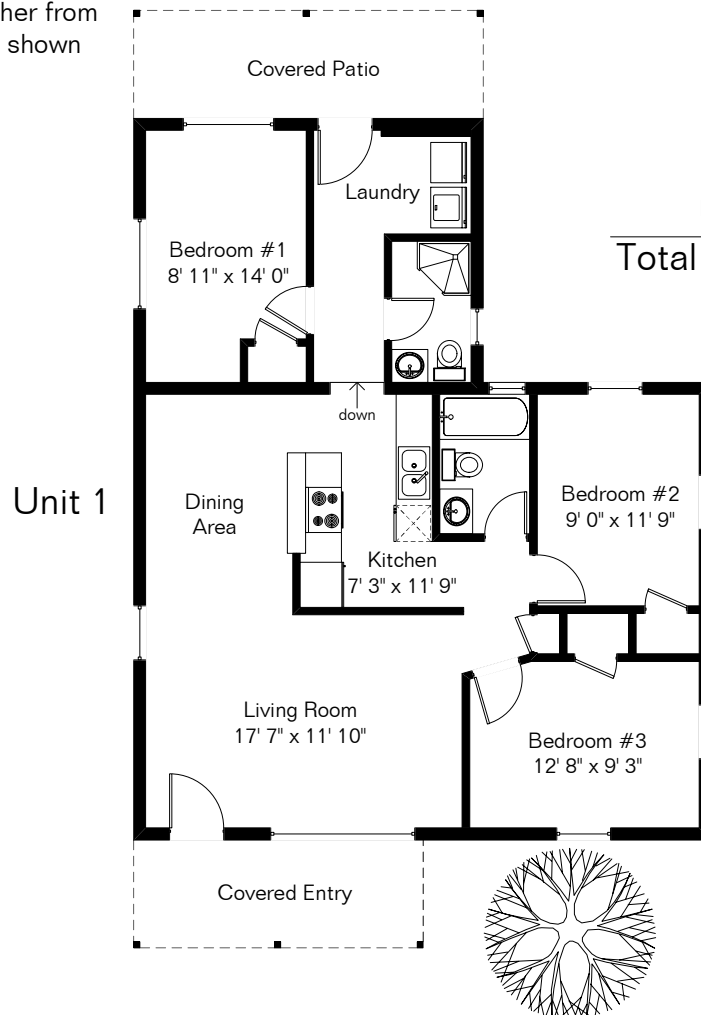

The square footages and room size information are deemed to be reliable but are not guaranteed and should be independently verified. This drawing is for marketing purposes only.

1428 E Elm St Units 1-2

Unit 2 is farther from Unit 1 than shown

Unit 1 1,100 Sq Ft
 Unit 2 1,102 Sq Ft

 Total Living Area 2,202 Sq Ft

Site Visit August 2022
 0 ft. 6 ft. 10 ft. 20 ft.
 Copyright 2022 Floor Plans First! LLC
 All Rights Reserved.