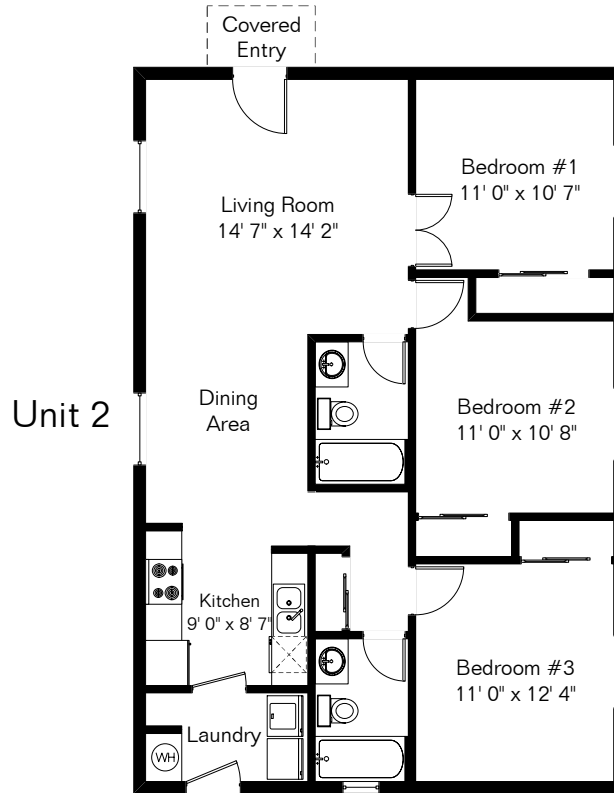

The square footages and room size information are deemed to be reliable but are not guaranteed and should be independently verified. This drawing is for marketing purposes only.

1428 E Elm St Units 1-2

Unit 2 is farther from Unit 1 than shown

Unit 1 1,100 Sq Ft
 Unit 2 1,102 Sq Ft

 Total Living Area 2,202 Sq Ft

Site Visit August 2022
 0 ft. 6 ft. 10 ft. 20 ft.
 Copyright 2022 Floor Plans First! LLC
 All Rights Reserved.